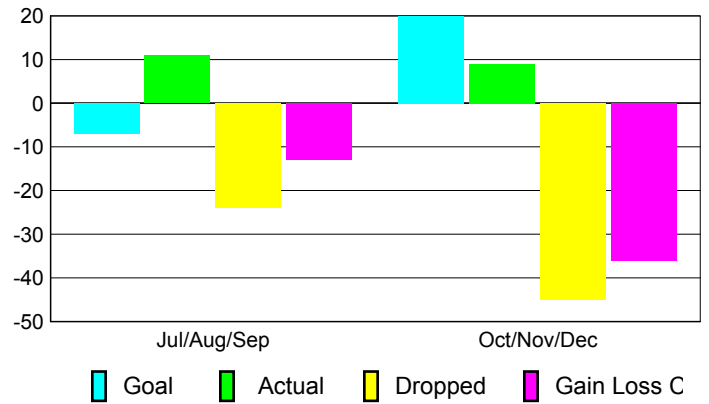

Membership Results 2010-2011

Goal, New, Dropped, Gain/Loss