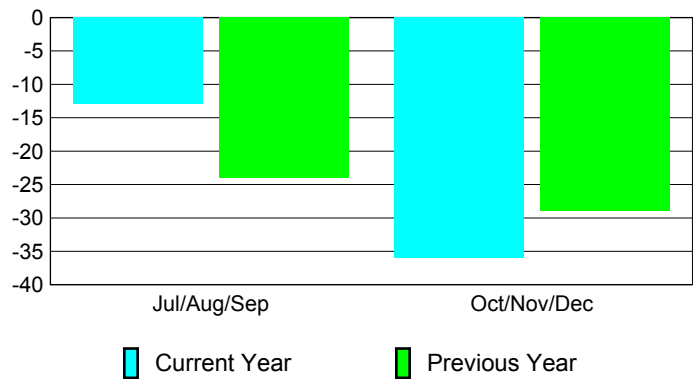

Comparison of Membership Gain/Loss

Current Year Compared to the Previous Year