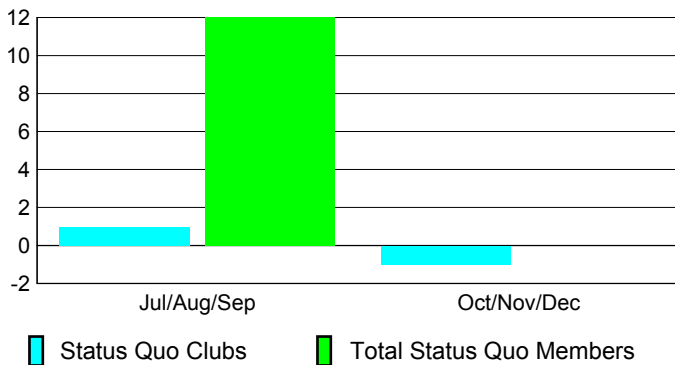

Club Results 2010-2011

Goal, New, Dropped, Gain/Loss

Comparison of Club Gain/Loss

Current Year Compared to the Previous Year

YTD Status Quo Clubs 2010-2011

Status Quo Clubs Compared to Status Quo Members

MEMBERSHIP

Membership Results
2010-2011

Membership
2009-2010

Month	Net Memb Goal	Actual New Memb	Actual Dropped Memb	Gain/Loss of Memb	Gain/Loss of Memb
Jul/Aug/Sep	-7	11	-24	-13	-24
Oct/Nov/Dec	20	9	-45	-36	-29
Totals	13	20	-69	-49	-53