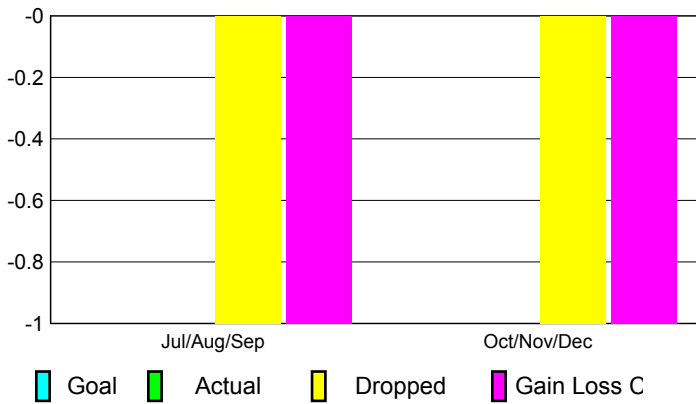

2010-2011 GMT Reports for District (or Undistricted) **District 118 K**

GMT: **HOWARD PATRICK LEE**

Location: **TURKEY**

GMT CA: **4**

CLUBS

Club Results
2010-2011

Clubs
2009-2010

Month	New Club Goal	Actual New Clubs	Actual Dropped Clubs	Gain/Loss of Clubs	Gain/Loss of Clubs
Jul/Aug/Sep	0	0	-1	-1	-1
Oct/Nov/Dec	0	0	-1	-1	0
Totals	0	0	-2	-2	-1

Club Results 2010-2011

Goal, New, Dropped, Gain/Loss

Comparison of Club Gain/Loss

Current Year Compared to the Previous Year

YTD Status Quo Clubs 2010-2011

Status Quo Clubs Compared to Status Quo Members

MEMBERSHIP