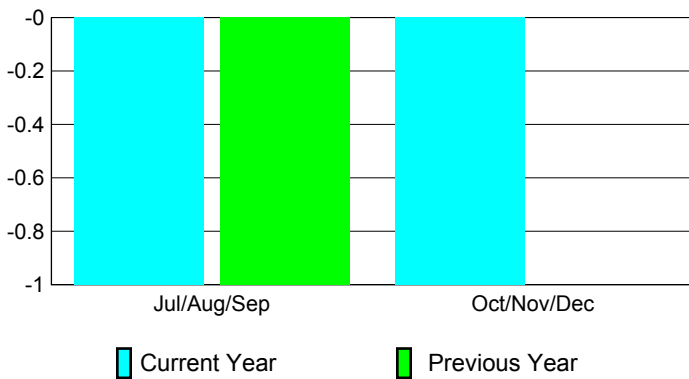

Club Results 2010-2011

Goal, New, Dropped, Gain/Loss

Comparison of Club Gain/Loss

Current Year Compared to the Previous Year

YTD Status Quo Clubs 2010-2011

Status Quo Clubs Compared to Status Quo Members

MEMBERSHIP